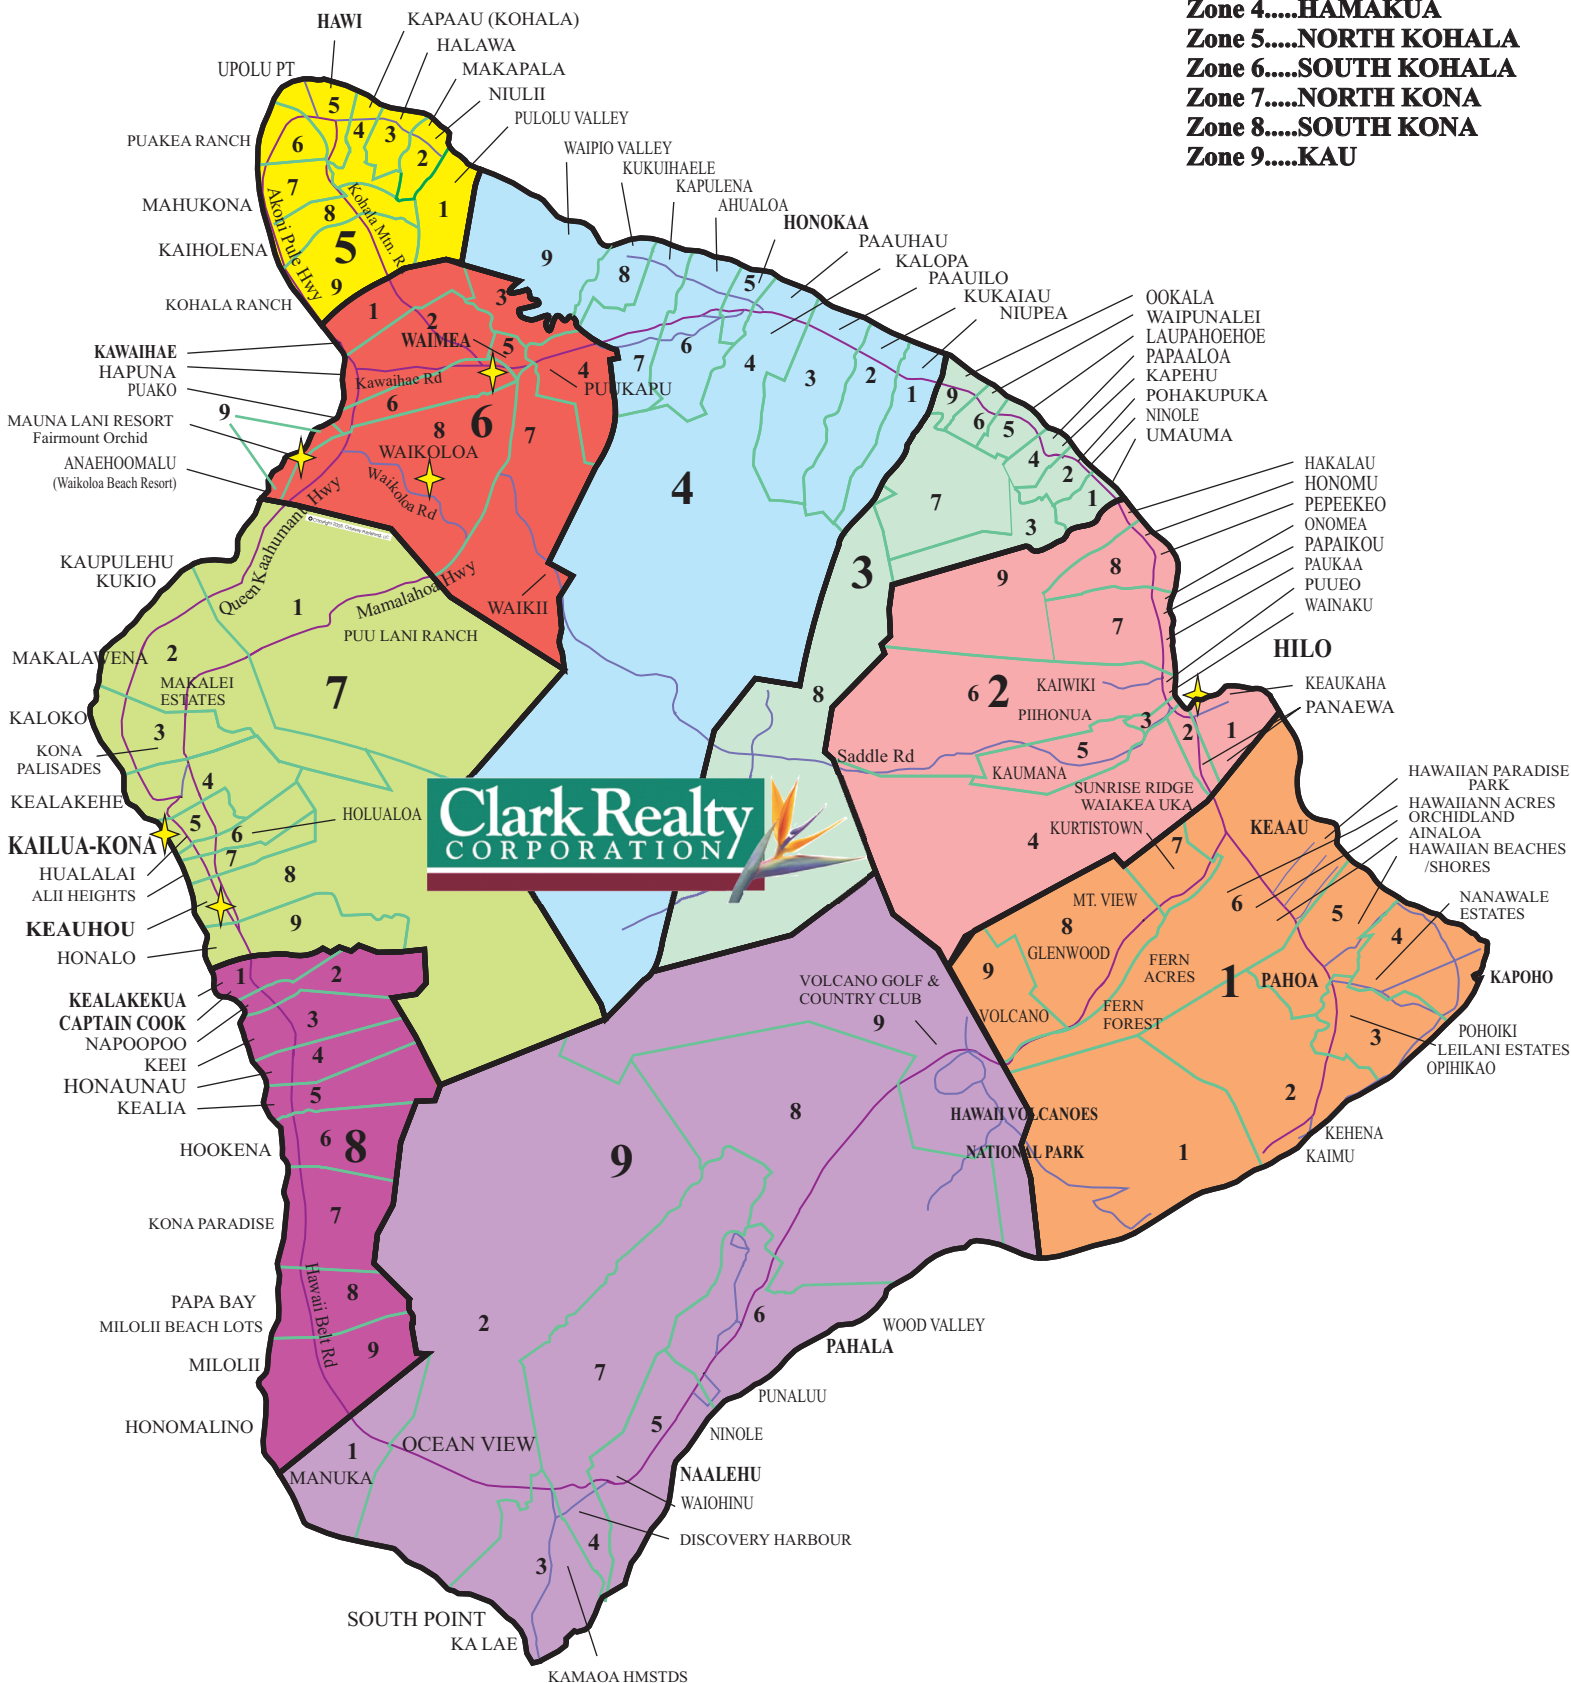

HAWAII COUNTY TMK Zones & Sections

- Zone 1.....PUNA**
- Zone 2.....SOUTH HILO**
- Zone 3.....NORTH HILO**
- Zone 4.....HAMAKUA**
- Zone 5.....NORTH KOHALA**
- Zone 6.....SOUTH KOHALA**
- Zone 7.....NORTH KONA**
- Zone 8.....SOUTH KONA**
- Zone 9.....KAU**